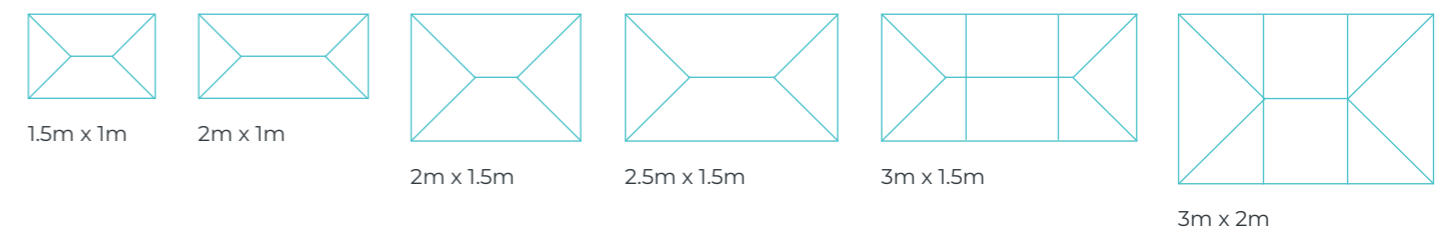

Stock sizes: