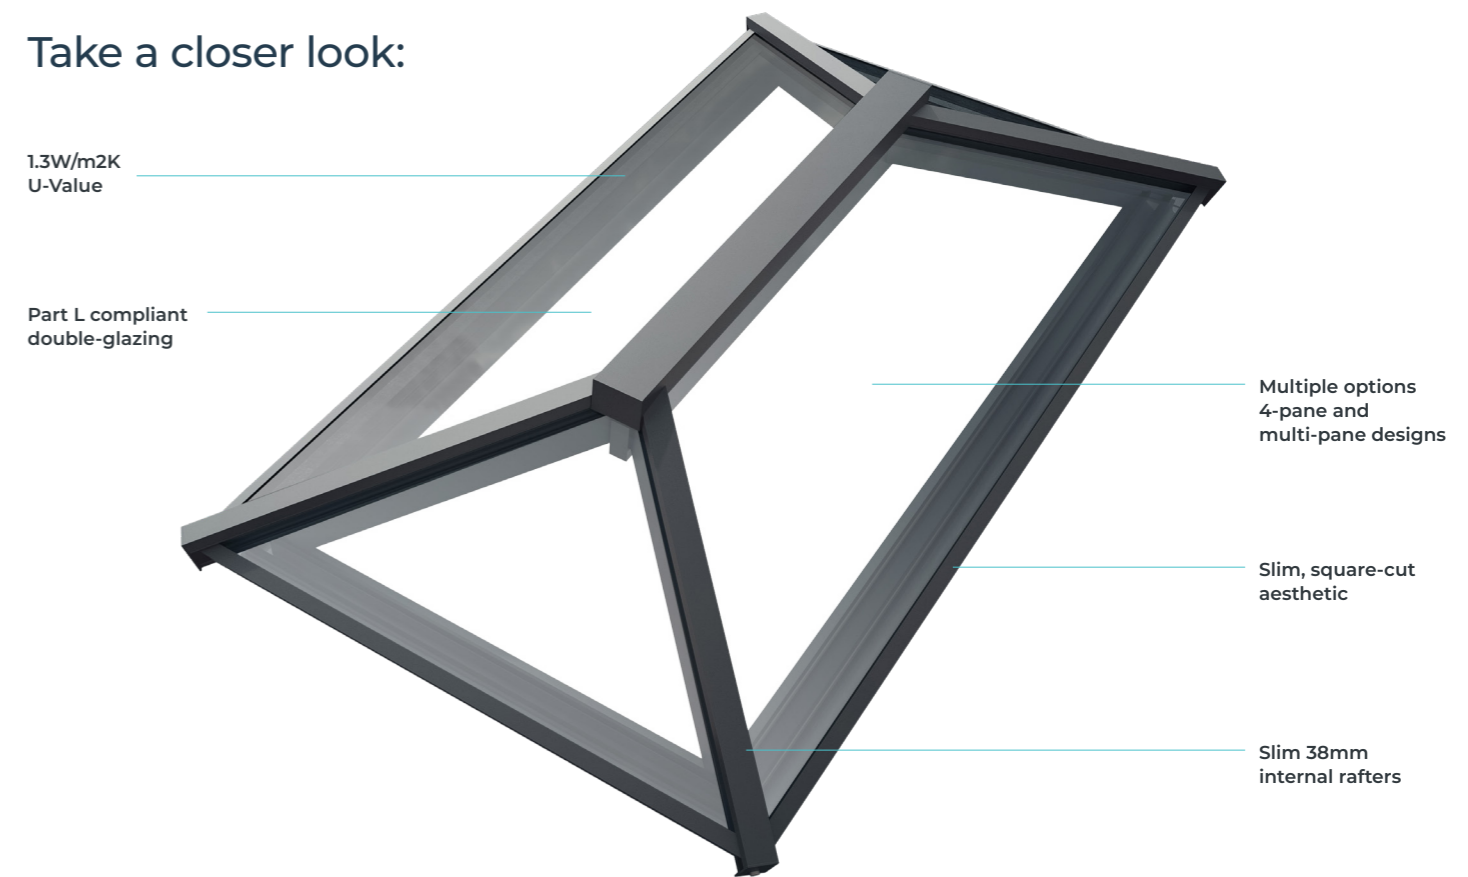

Take a closer look: