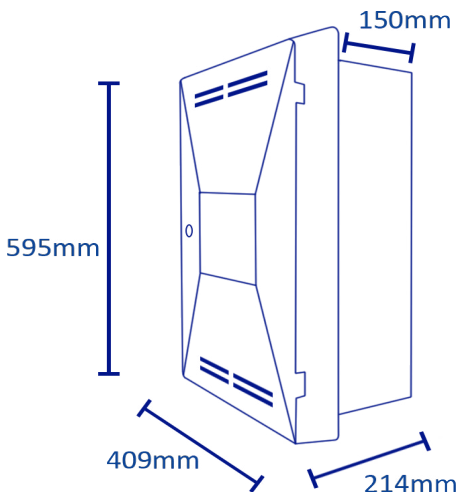

GAS METER BOX RECESSED

CODE: 30013

USE:

Designed to house UK standard domestic gas meters.

Supplied fully assembled with door fitted

Replacement door available: 30014*

*Pin hinge fitting only. Not suitable for butt hinge type.