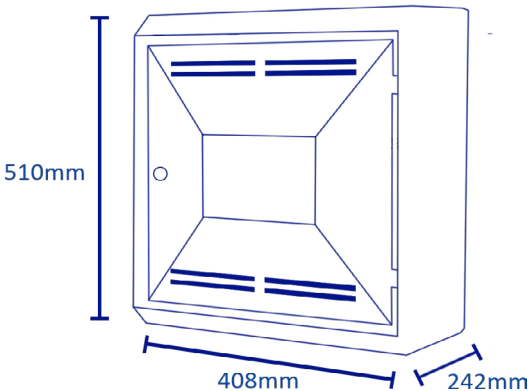

GAS METER BOX SURFACE MOUNTED

CODE: 30015

USE:

Designed to house UK standard domestic gas meters.

Supplied fully assembled with door fitted

Replacement door available: 30016*

*Pin hinge fitting only. Not suitable for butt hinge type.

Single quantities packaged in a box.

Product Code	Box Quantity	Pallet Quantity	Lead Time
30015	1	25	Next Working Day
30016	1	100	Next Working Day