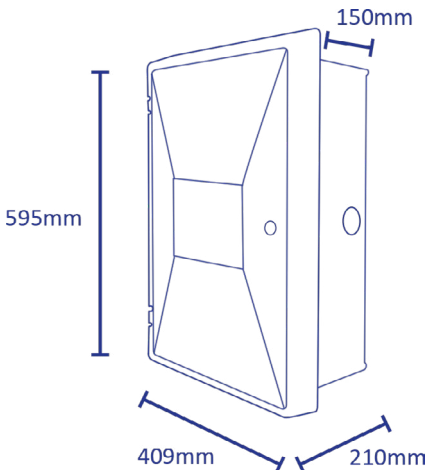

is recyclable

ELECTRIC METER BOX RECESSED

CODE: 30011

USE:

Designed to house UK standard domestic electric meters.

Supplied fully assembled with door fitted

Replacement door available: 30008*

*Pin hinge fitting only. Not suitable for butt hinge type.