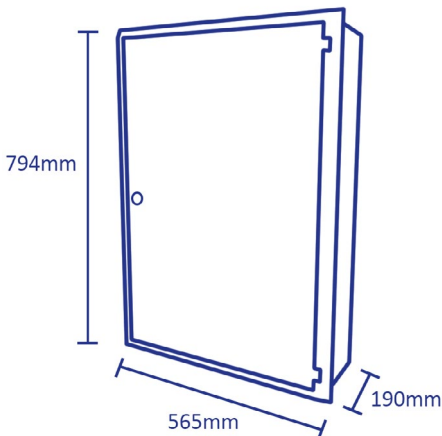

ELECTRIC METER BOX

3 PHASE SURFACE MOUNTED

CODE: 30003

USE:

Designed to house 3 phase electric meters.

Supplied fully assembled with door fitted

3 Phase Surface Mounted Electric Meter Boxes are available in pack quantities only.

Individually boxed. Available in pack quantities only.

Product Code	Box Quantity	Pack Quantity	Lead Time
30003	1	2	Next Working Day