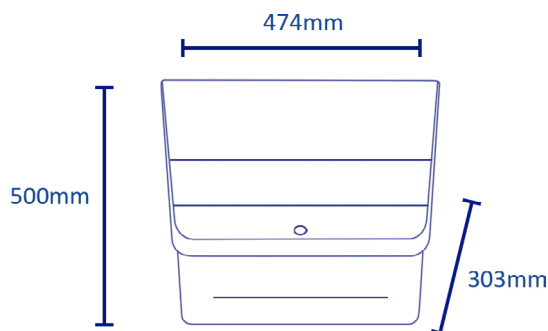

GAS METER BOX UNIVERSAL SMART

CODE: 30017

USE:

Designed to house UK standard domestic smart gas meters.

For standard smart gas meter installation kits.
Replacement door available: 30018

Available in brown only

Single quantities packaged in a box.

Product Code	Box Quantity	Pallet Quantity	Lead Time
30017	1	10	Next Working Day
30018	1	100	Next Working Day