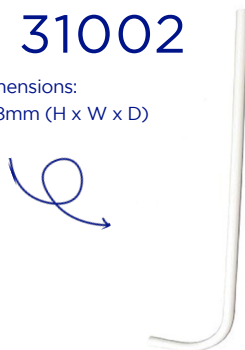

Internal cavity hockey stick is black.
Surface mounted hockey stick is off-white.

Sold in single units and packaged in a sleeve.

Product Code	Pack Quantity	Lead Time
31001	1	Next Working Day
31002	1	Next Working Day

CODE: 31001

Internal cavity hockey stick dimensions:
1200mm x 480mm x 38mm (H x W x D)

CODE: 31002

Surface mounted dimensions:
1450mm x 310mm 38mm (H x W x D)

REPLACEMENT PARTS

To help prolong the life of your meter box and keep it in top working order, Timloc offer a range of replacement parts, including replacement doors and repair kits.