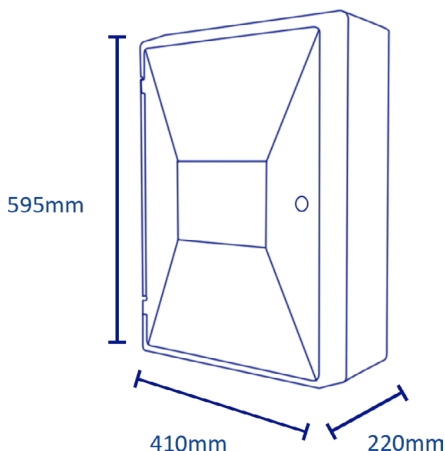

ELECTRIC METER BOX SURFACE MOUNTED

CODE: 30012

USE:

Designed to house UK standard domestic electric meters.

Supplied fully assembled with door fitted

Replacement door available: 30008*

*Pin hinge fitting only. Not suitable for butt hinge type.

Single quantities packaged in a box.

Product Code	Box Quantity	Pallet Quantity	Lead Time
30012	1	25	Next Working Day
30008	1	100	Next Working Day