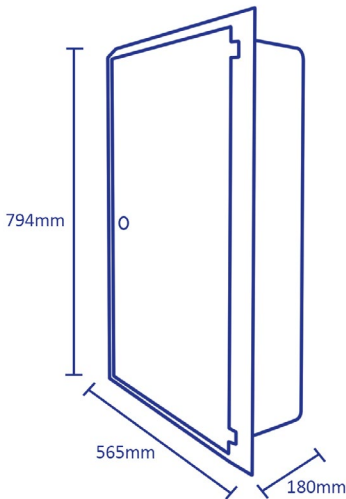

ELECTRIC METER BOX

3 PHASE RECESSED

CODE: 30002

USE:

Designed to house 3 phase electric meters.

Supplied fully assembled with door fitted

3 Phase Recessed Electric Meter Boxes are available in pack quantities only.

Individually boxed. Available in pack quantities only.

Product Code	Box Quantity	Pack Quantity	Lead Time
30002	1	4	Next Working Day