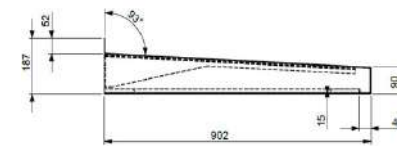

Description	Size	Code	£
CANOPIES - ALUMINIUM - MADE TO ORDER - 90MM FRONT HEIGHT			
	1000w x 902d x 187mm*	ALKENSINGTON1M	POA
	1500w x 902d x 187mm*	ALKENSINGTON15M	POA
	2000w x 902d x 187mm*	ALKENSINGTON2M	POA
	2500w x 902d x 187mm*	ALKENSINGTON25M	POA

Canopy Hood Dims

(\*rear height including the upstand)

CANOPIES - ALUMINIUM - MADE TO ORDER - 120MM FRONT HEIGHT			
	1000w x 902d x 217mm*	ALRICHMOND1M	POA
	1500w x 902d x 217mm*	ALRICHMOND15M	POA
	2000w x 902d x 217mm*	ALRICHMOND2M	POA
	2500w x 902d x 217mm*	ALRICHMOND25M	POA