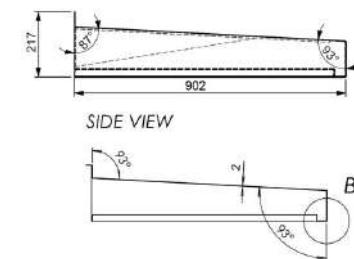

Description	Size	Code	£
CANOPIES - ALUMINIUM - MADE TO ORDER - 90MM FRONT HEIGHT			
	1000w x 902d x 187mm*	ALKENSINGTON1M	POA
	1500w x 902d x 187mm*	ALKENSINGTON15M	POA
	2000w x 902d x 187mm*	ALKENSINGTON2M	POA
	2500w x 902d x 187mm*	ALKENSINGTON25M	POA

Canopy Hood Dims

(\*rear height including the upstand)

CANOPIES - ALUMINIUM - MADE TO ORDER - 120MM FRONT HEIGHT			
	1000w x 902d x 217mm*	ALRICHMOND1M	POA
	1500w x 902d x 217mm*	ALRICHMOND15M	POA
	2000w x 902d x 217mm*	ALRICHMOND2M	POA
	2500w x 902d x 217mm*	ALRICHMOND25M	POA

Canopy Hood Dims

(\*rear height including the upstand)

Description	Size	Code	✓	£
-------------	------	------	---	---

CANOPIES - NEXT DAY DELIVERY - ALUMINIUM RECT. CANOPY RH SIDE PANEL PLUS LED LIGHT

160x90cm	CBS160SPAG_RH	✓	POA
200x90cm	CBS200SPAG_RH	✓	POA

CANOPIES - NEXT DAY DELIVERY - ALUMINIUM RECT. CANOPY LH SIDE PANEL PLUS LED LIGHT

160x90cm	CBS160SPAG_LH	✓	POA
200x90cm	CBS200SPAG_LH	✓	POA

Any width, up to 3000mm, can be made to order. Leadtimes will vary.