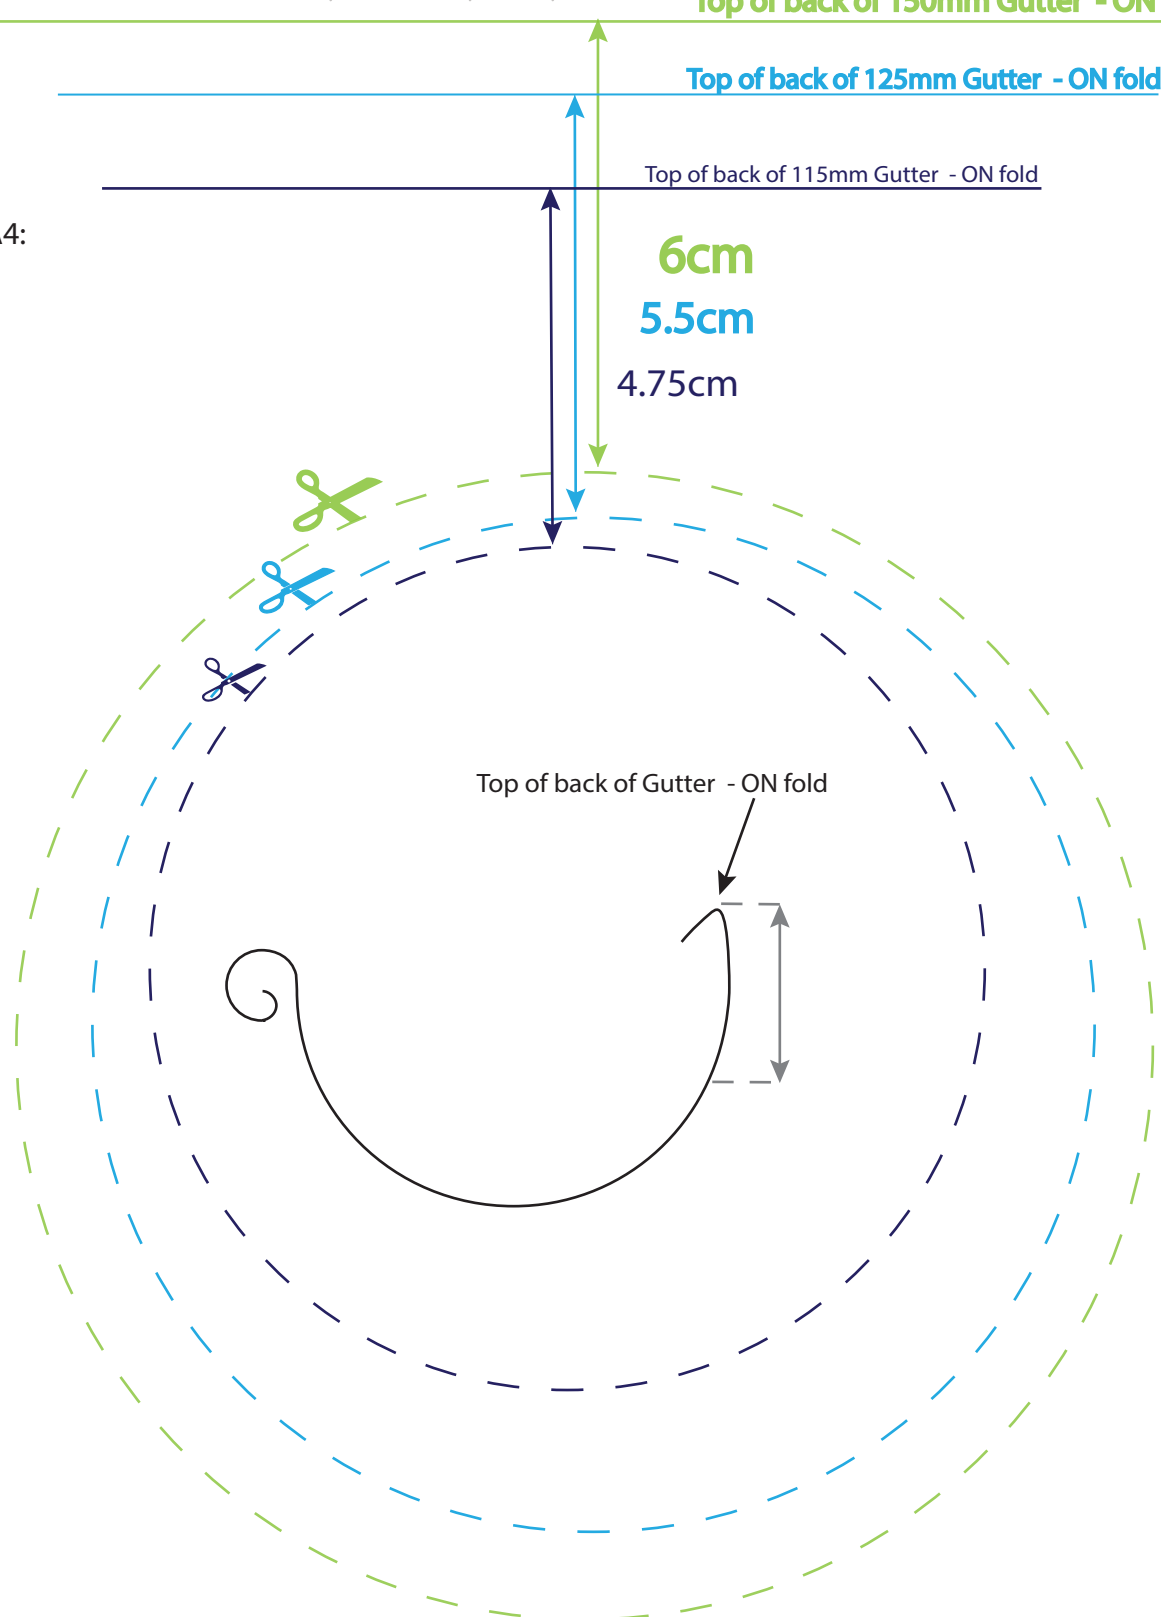

Top of back of 150mm Gutter - ON fold

Top of back of 125mm Gutter - ON fold

Top of back of 115mm Gutter - ON fold

Print at A4:
1cm

6cm

5.5cm

4.75cm

---115mm Steel Gutter Wrap-Around Gutter Outlet Cutting Guide

---125mm Steel Gutter Wrap-Around Gutter Outlet Cutting Guide

---150mm Steel Gutter Wrap-Around Gutter Outlet Cutting Guide