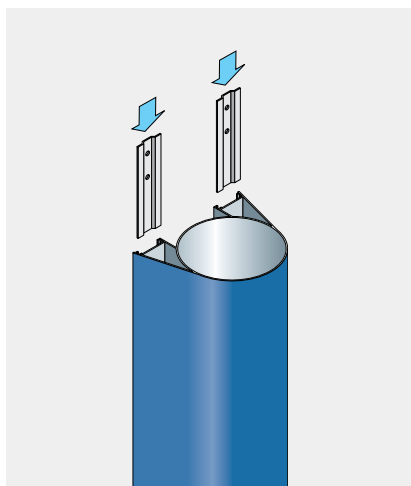

THE HOME OF METAL GUTTERING

Guardian is a range of flush fitting architectural feature pipes in round, square and rectangular pipe section with factory fitted internal spigots and fully concealed bracketry. Pipe systems are assembled from ground upwards and are designed to be ungrippable, providing a high level of security.

Pipe Alignment

Guardian pipes are assembled from ground upwards.

Use a plumb line to ensure correct alignment between gully at ground level and the gutter outlet.

Pipe Fixing Plates

When joining pipe lengths tap two fixing plates per pipe connection into the pipe receiver rails using a block of wood to prevent damage.

The fixing plates have "stops" to limit insertion.

Fix to the wall using No12 x 38mm pan head screws.

Gully Connection

Commence installation by fitting fixing plates to the drain connector component and then fixing to the wall.