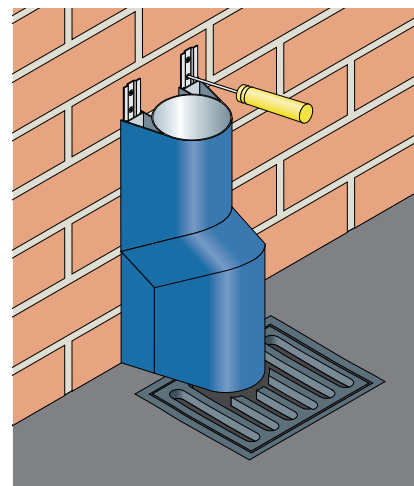

THE HOME OF METAL GUTTERING

Guardian is a range of flush fitting architectural feature pipes in round, square and rectangular pipe section with factory fitted internal spigots and fully concealed bracketry. Pipe systems are assembled from ground upwards and are designed to be ungrippable, providing a high level of security.

Pipe Alignment

Guardian pipes are assembled from ground upwards.

Use a plumb line to ensure correct alignment between gully at ground level and the gutter outlet.

Pipe Fixing Plates

When joining pipe lengths tap two fixing plates per pipe connection into the pipe receiver rails using a block of wood to prevent damage.

The fixing plates have "stops" to limit insertion.

Fix to the wall using No12 x 38mm pan head screws.

Gully Connection

Commence installation by fitting fixing plates to the drain connector component and then fixing to the wall.

This component may be either a plain pipe section or include a rodding access.

Where the gully position is away from the wall, a shroud is available to order to eliminate gap. (Full site dimensions required).