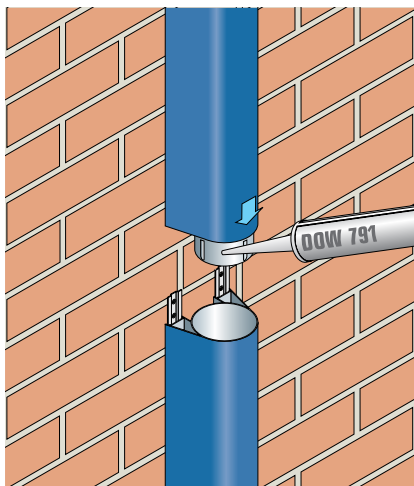

Pipe Assembly

Pipe lengths are connected by sliding new pipe sections down over the fixing plates of the pipe below.

Seal spigot joints by applying DOW 791 silicone sealant to spigot and receiving pipe end.