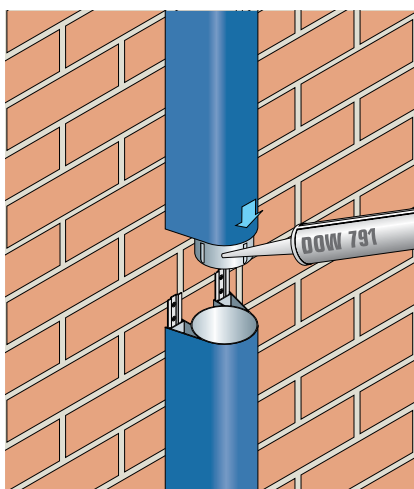

Pipe Assembly

Pipe lengths are connected by sliding new pipe sections down over the fixing plates of the pipe below.

Seal spigot joints by applying DOW 791 silicone sealant to spigot and receiving pipe end.