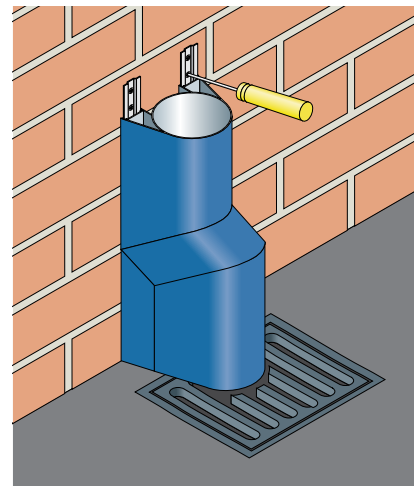

# THE HOME OF METAL GUTTERING

Guardian is a range of flush fitting architectural feature pipes in round, square and rectangular pipe section with factory fitted internal spigots and fully concealed bracketry. Pipe systems are assembled from ground upwards and are designed to be ungrippable, providing a high level of security.

## Pipe Alignment

Guardian pipes are assembled from ground upwards.

Use a plumb line to ensure correct alignment between gully at ground level and the gutter outlet.

## Pipe Fixing Plates

When joining pipe lengths tap two fixing plates per pipe connection into the pipe receiver rails using a block of wood to prevent damage.

The fixing plates have “stops” to limit insertion.

## Gully Connection

Commence installation by fitting fixing plates to the drain connector component and then fixing to the wall.

This component may be either a plain pipe section or include a rodding access.