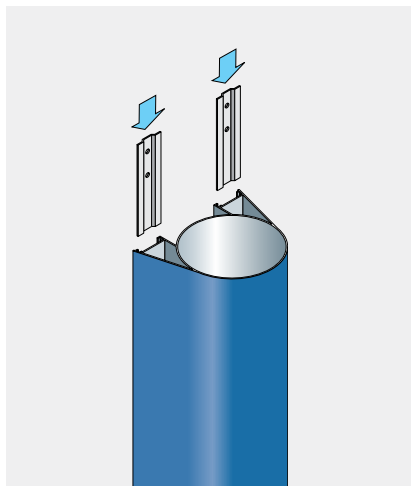

# THE HOME OF METAL GUTTERING

Guardian is a range of flush fitting architectural feature pipes in round, square and rectangular pipe section with factory fitted internal spigots and fully concealed bracketry. Pipe systems are assembled from ground upwards and are designed to be ungrippable, providing a high level of security.

## Pipe Alignment

Guardian pipes are assembled from ground upwards.

Use a plumb line to ensure correct alignment between gully at ground level and the gutter outlet.

## Pipe Fixing Plates

When joining pipe lengths tap two fixing plates per pipe connection into the pipe receiver rails using a block of wood to prevent damage.

The fixing plates have “stops” to limit insertion.

Fix to the wall using No12 x 38mm pan head screws.