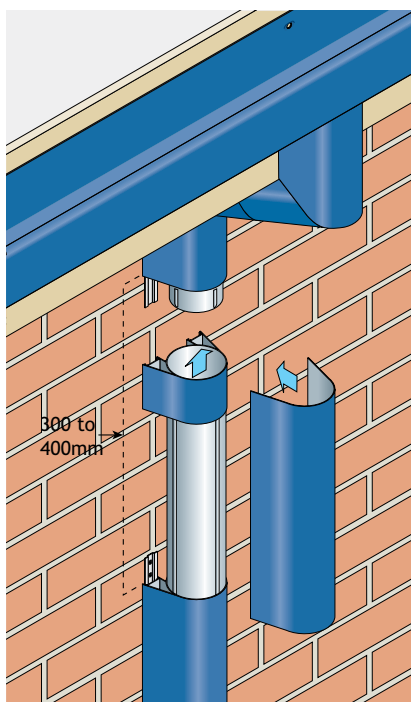

Make Up Piece, Offsets and Gutter Connections

Build up and trim stack to within 300/400mm of underside of gutter and secure with fixing plates.

Insert telescopic section into stack below offset position, (if there is no offset use a straight make-up piece of equal length).

Fit the offset into the make up piece then lift up offset and make up piece to test the fit to the gutter spigot.

Cut a cover piece to fit gap created by the make up piece.

Apply DOW 791 silicone sealant to gutter spigot and adhere cover piece into position.

Online ordering - pay securely by credit card or PayPal

Next day delivery on a huge choice of stocked items

Take-off service, quotes and technical advice

Unrivalled customer service