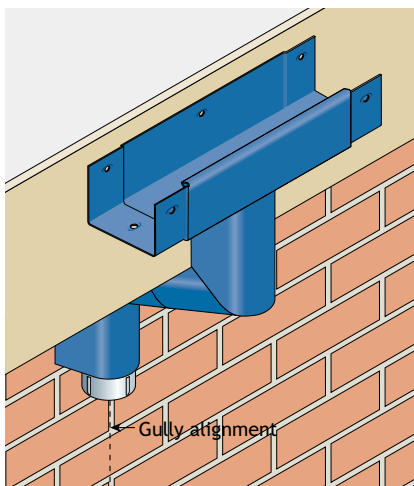

THE HOME OF METAL GUTTERING

Guardian is a range of flush fitting architectural feature pipes in round, square and rectangular pipe section with factory fitted internal spigots and fully concealed bracketry. Pipe systems are assembled from ground upwards and are designed to be ungrippable, providing a high level of security.

Pipe Alignment

Guardian pipes are assembled from ground upwards.

Use a plumb line to ensure correct alignment between gully at ground level and the gutter outlet.

Pipe Fixing Plates

When joining pipe lengths tap two fixing plates per pipe connection into the pipe receiver rails using a block of wood to prevent damage.

The fixing plates have "stops" to limit insertion.

Fix to the wall using No12 x 38mm pan head screws.

Gully Connection

Commence installation by fitting fixing plates to the drain connector component and then fixing to the wall.

This component may be either a plain pipe section or include a rodding access.

Where the gully position is away from the wall, a shroud is available to order to eliminate gap. (Full site dimensions required).