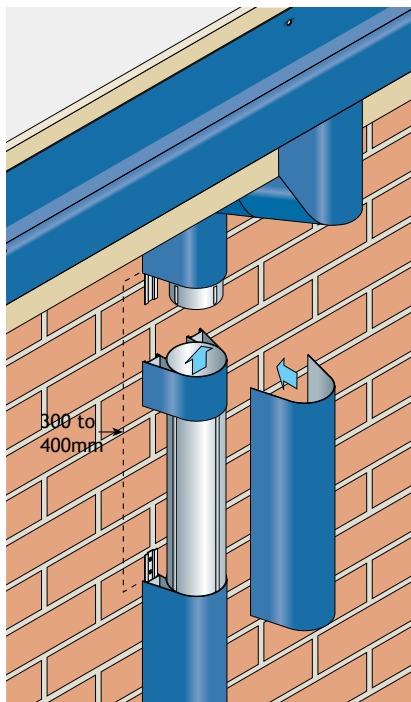

Make Up Piece, Offsets and Gutter Connections

Build up and trim stack to within 300/400mm of underside of gutter and secure with fixing plates.

Insert telescopic section into stack below offset position, (if there is no offset use a straight make-up piece of equal length).

Fit the offset into the make up piece then lift up offset and make up piece to test the fit to the gutter spigot.

Cut a cover piece to fit gap created by the make up piece.

Apply DOW 791 silicone sealant to gutter spigot and adhere cover piece into position.

GUARDIAN INSTALLATION GUIDE

Online ordering - pay securely by credit card or PayPal

Next day delivery on a huge choice of stocked items

Take-off service, quotes and technical advice

Unrivalled customer service