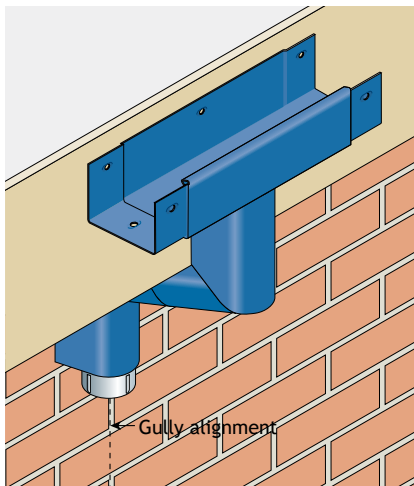

# THE HOME OF METAL GUTTERING

Guardian is a range of flush fitting architectural feature pipes in round, square and rectangular pipe section with factory fitted internal spigots and fully concealed bracketry. Pipe systems are assembled from ground upwards and are designed to be ungrippable, providing a high level of security.

## Pipe Alignment

Guardian pipes are assembled from ground upwards.

Use a plumb line to ensure correct alignment between gully at ground level and the gutter outlet.

## Pipe Fixing Plates

When joining pipe lengths tap two fixing plates per pipe connection into the pipe receiver rails using a block of wood to prevent damage.

The fixing plates have “stops” to limit insertion.

Fix to the wall using No12 x 38mm pan head screws.